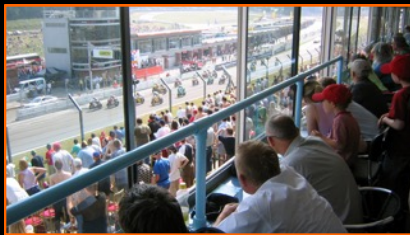

Season highlights

4-5 April
11-12 April

2-3 May
23-24 May
6-7 June

11-12 July
24-26 July

22-23 August
29-30 August
10-11 October
16-18 October
24-25 October
7-8 November

British Truck Racing
BTCC

GT World Challenge Europe
Masters Historic Festival
American Speedfest
HSCC Legends of Brands Hatch
British Superbikes

DTM
British GT and F3
BTCC
British Superbikes
Formula Ford Festival
British Truck Racing